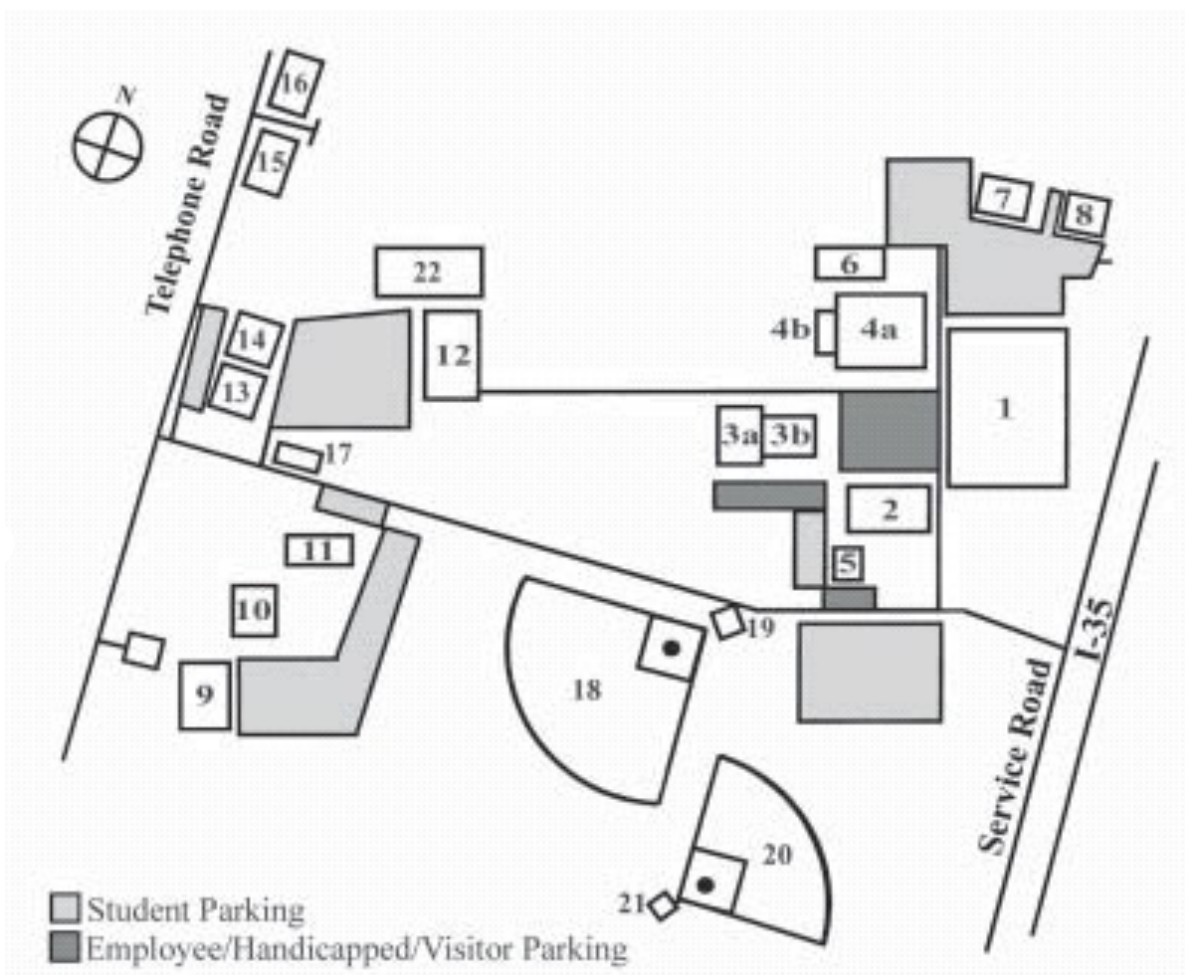

CAMPUS MAP

1. **Bill J. and Alma Lou Barber Chapel/Classroom Center** (Cafeteria, Auditorium, President's Office, Dev. Office, IT)
2. **John H. West Building** (Registrar, Admissions, Business Office, Undergraduate Dean)
3. Geri Ann Hull Learning Resource Center (Library, Historical Room)
4. Activities Building (Gym, Student Center, Student Mail, Weight Room)
5. Oller Annex (Science Lab)
6. Vandivort Building (Maintenance)
7. Lonnie DeVault Campus Store (State Literature Center)
8. **Oklahoma Free Will Baptist State Office**
9. Friends Hall (Women's Dormitory)
10. Barnard Hall (Women's Dormitory)
11. Willey Hall (Men's Dormitory)
12. Yandell Hall (Men's Dormitory)
13. Palmer Hall (Campus Apartments)
14. Randall Hall (Campus Apartments)
15. **Duplex**
16. Missionary-In-Residence Home
17. Sand Volleyball Court
18. Baseball Field
19. Press Box/Concession Stand
20. Softball Field
21. Press Box